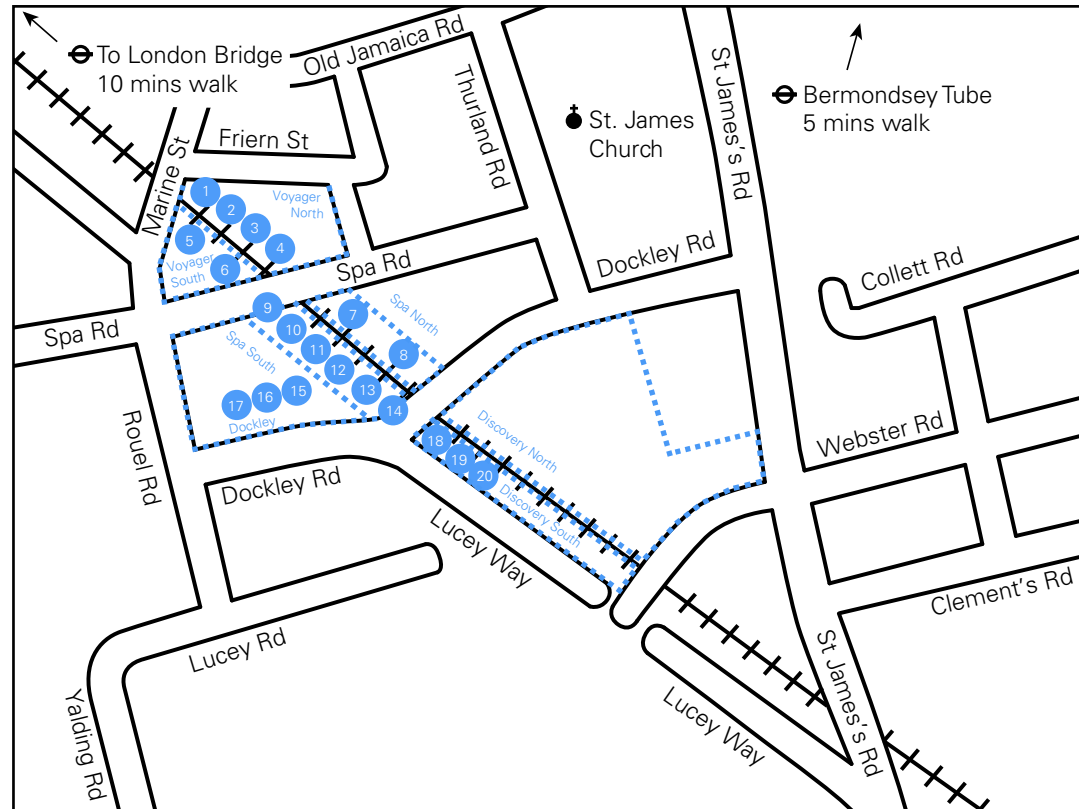

# SPA TERMINUS

- 1 Arch 1 Voyager North  
Kappacasein
- 2 Arch 2 Voyager North  
Aubert & Mascoli  
Mons Cheese
- 3 Arch 3 Voyager North  
South East Fruits
- 4 Arch 4 Voyager North  
Oliveology
- 5 Arch 5 Voyager South  
John & Elena Fruit & Veg Co.  
Kase Swiss  
Jacob's Ladder Farms
- 6 Arch 8 Voyager South  
Carrington Brown
- 7 Arch 2 Spa North  
England Preserves
- 8 Arch 3 Spa North  
Monmouth Coffee Company
- 9 Arch 4-6 Spa South  
Little Bread Pedlar  
Coleman Coffee Roasters
- 10 Arch 7 Spa South  
The London Honey Company

- 11 Arch 8 Spa South  
Crown & Queue Meats
- 12 Arch 10 Spa South  
The Ham & Cheese Co
- 13 Arch 11 Spa South  
The Kernel Brewery
- 14 Arch 13 Spa South  
The Butchery
- 15 Unit 11 Dockley  
La Grotta Ices  
Southerden
- 16 Unit 10 Dockley  
Fern Verraw
- 17 Unit 6 Dockley  
Neal's Yard Dairy
- 18 Arch 4 Discovery South  
Dynamic Vines
- 19 Arch 12 Discovery South  
The Ice Cream Union
- 20 Arch 13 Discovery South  
Natoora